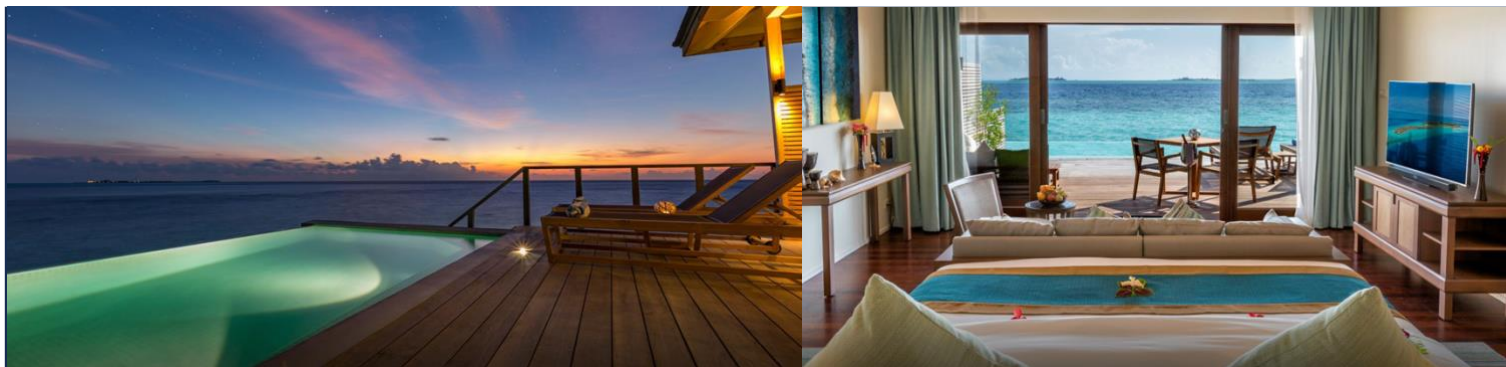

HURAWALHI MALDIVES OCEAN POOL VILLA

OCEAN POOL VILLA AT A GLANCE

Total villa size: 132 sq m / 1,420 sq ft – Private infinity pool (27 sq m / 285 sq ft) – Elegantly furnished bedroom with sitting area – Bathroom with rain shower – Sundek with staircase to the lagoon – Exclusive bespoke collection of environmentally friendly Healing Ocean amenities by Healing Earth