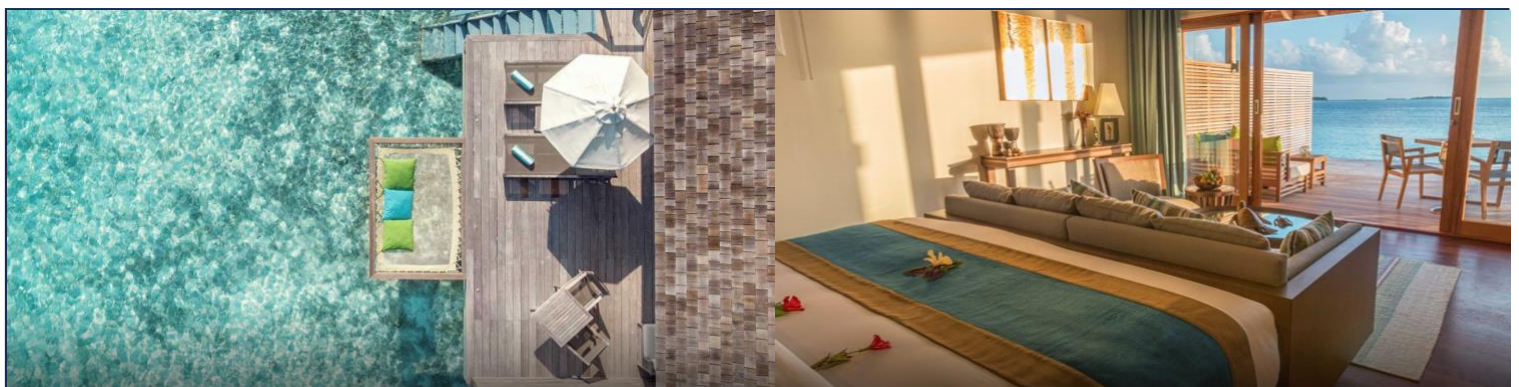

### ROMANTIC OCEAN VILLA AT A GLANCE

Total villa size: 105 sq m / 1,130 sq ft – Elegantly furnished bedroom with sitting area – Outdoor bathtub – Bathroom with rain shower – Sundeck with staircase to the lagoon – Catamaran net on the deck – Exclusive bespoke collection of environmentally friendly Healing Ocean amenities by Healing Earth